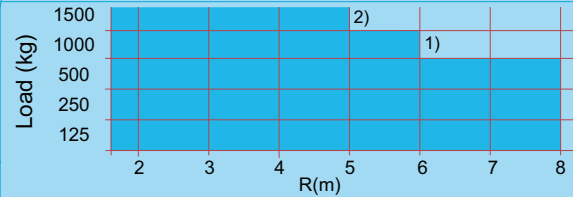

standard H: 3-6 m depending on the load.

PROSYSTEM® Column Mounted Jib Cranes

1) max. column height 5m, 2) max. column height 4,5 m

PROSYSTEM® Little-John Jib Cranes for low headroom applications

Easy and simple!