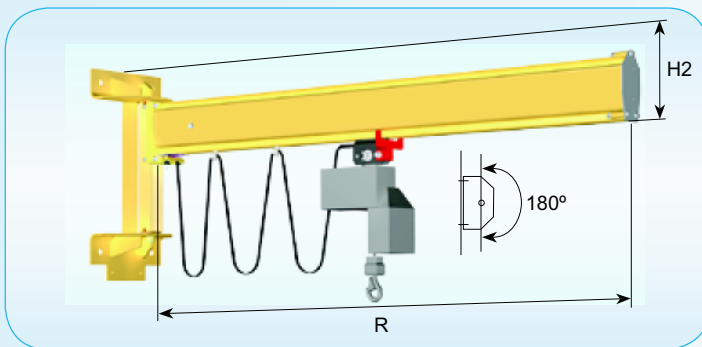

PROSYSTEM® Little-John Jib Cranes for low headroom applications

Easy and simple!

The low construction of Little-John jib crane is an optimal solution for applications where the space available has to be utilized as efficiently as possible. Little-John jib crane is versatile and simple bringing ergonomics and productivity to work places. It is an excellent solution to be used with electric or manual chain hoist as well as with various balancers, lifting devices and, for example, to carry a welding machine. Installation of a Little-John jib crane is extremely easy and simple.

Little-John jib cranes are available both wall and column mounted for a load range of 30-250 kg. The maximum jib length is 3 m and column height 3,5 m.

PROSYSTEM® Little-John Wall Mounted Jib Crane		
Load (kg)	R (m)	H2 (mm)
30	1	285
	2	
	3	
50	1	285
	2	
	3	
80	1	285
	2	
	3	
125	1	285
	2	
	3	
250	1	285
	2	
	3	

PROSYSTEM® Little-John Column Mounted Jib Crane		
Load (kg)	R (m)	H2 (mm)
30	1	180
	2	
	3	
50	1	180
	2	
	3	
80	1	180
	2	
	3	
125	1	180
	2	
	3	
250	1	180
	2	
	3