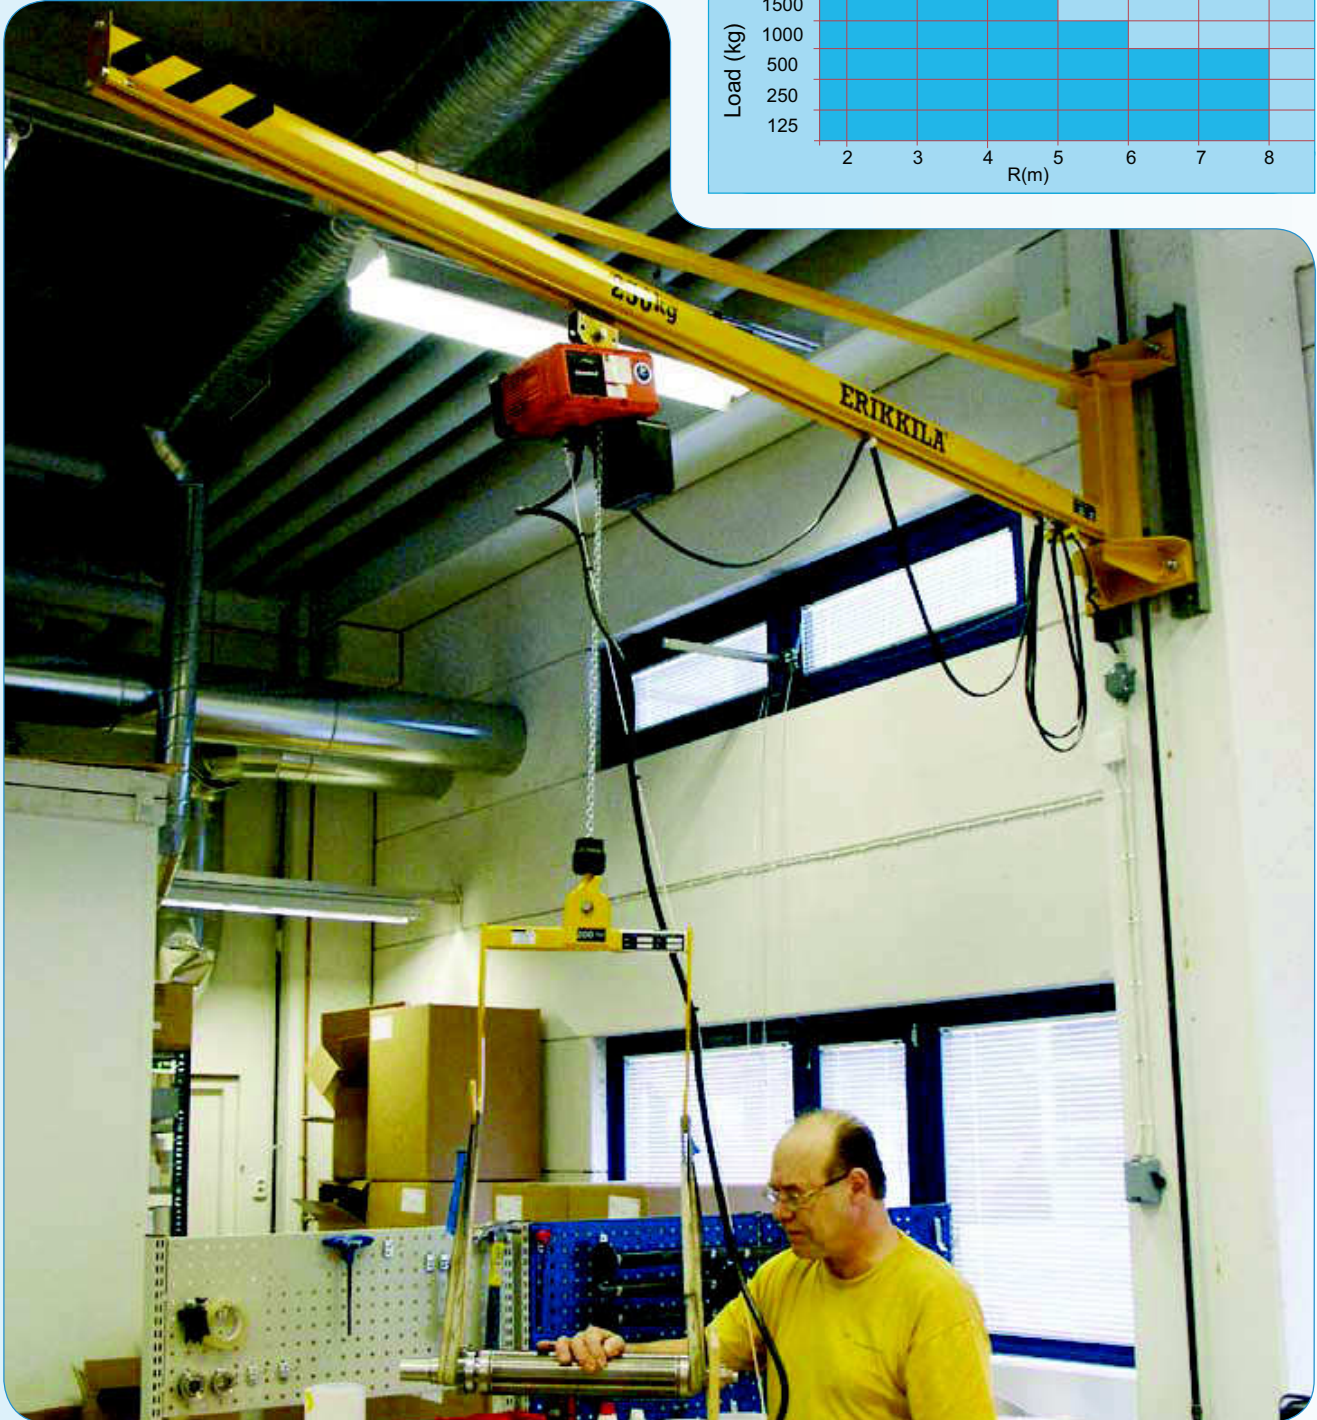

PROSYSTEM® Wall Mounted Jib Cranes

Versatile

PROSYSTEM® Wall mounted jib crane is a perfect solution for a work station which is near a wall or other vertical element. Wall mounted jib crane can be mounted under a bridge crane on any requested height and it requires only little space.

PROSYSTEM® Wall Mounted Jib Cranes

PROSYSTEM® Column Mounted Jib Cranes

Light to use!

PROSYSTEM® Column mounted jib crane is suitable in cases where there is no mounting support for wall mounted jib cranes. The height of the column is specified according to the lifting height required. High quality bearing ensures lightness of use and ergonomics.

standard H: 3-6 m depending on the load.

PROSYSTEM® Column Mounted Jib Cranes

1) max. column height 5m, 2) max. column height 4,5 m

PROSYSTEM® Little-John Jib Cranes for low headroom applications

Easy and simple!

The low construction of Little-John jib crane is an optimal solution for applications where the space available has to be utilized as efficiently as possible. Little-John jib crane is versatile and simple bringing ergonomics and productivity to work places. It is an excellent solution to be used with electric or manual chain hoist as well as with various balancers, lifting devices and, for example, to carry a welding machine. Installation of a Little-John jib crane is extremely easy and simple.