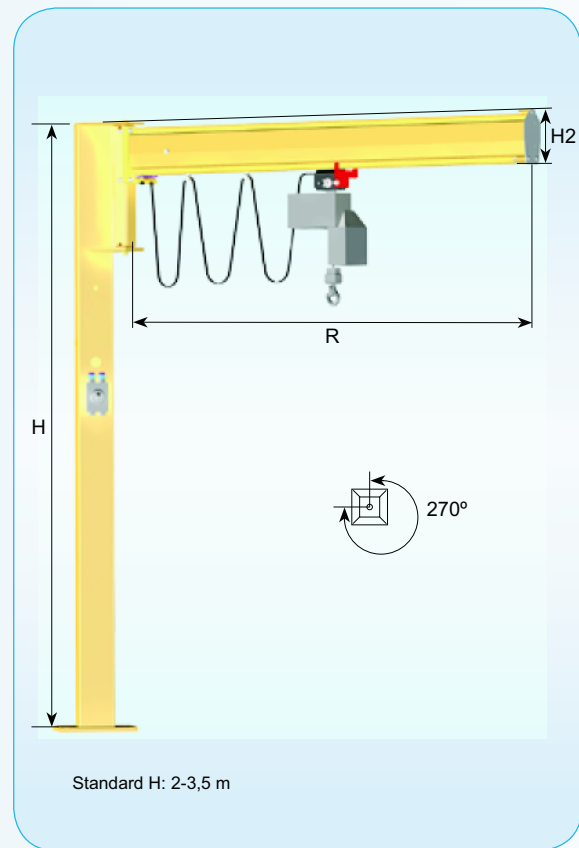

^<v> ONESTOP HANDLING
The Premier Name in Materials Handling

17 Primeside Park, Northwest Business Park, Dublin 15.
Tel: +353 1 864 9008 Mob: +353 87 0505 213
Email: info@onestophandling.ie Web: www.onestophandling.ie