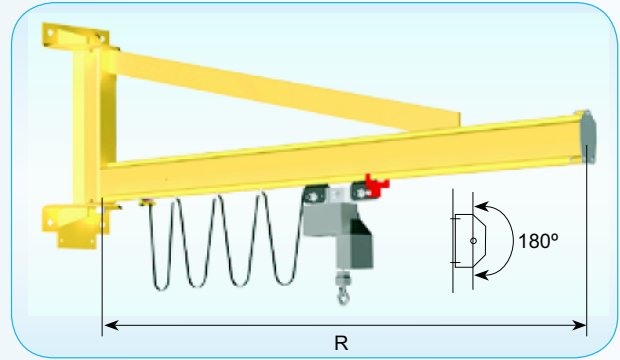

PROSYSTEM® Wall Mounted Jib Cranes

Versatile

PROSYSTEM® Wall mounted jib crane is a perfect solution for a work station which is near a wall or other vertical element. Wall mounted jib crane can be mounted under a bridge crane on any requested height and it requires only little space.

PROSYSTEM® Wall Mounted Jib Cranes

PROSYSTEM® Column Mounted Jib Cranes

Light to use!

PROSYSTEM® Column mounted jib crane is suitable in cases where there is no mounting support for wall mounted jib cranes. The height of the column is specified according to the lifting height required. High quality bearing ensures lightness of use and ergonomics.

standard H: 3-6 m depending on the load.

PROSYSTEM® Column Mounted Jib Cranes

1) max. column height 5m, 2) max. column height 4,5 m

PROSYSTEM® Little-John Jib Cranes for low headroom applications

Easy and simple!

The low construction of Little-John jib crane is an optimal solution for applications where the space available has to be utilized as efficiently as possible. Little-John jib crane is versatile and simple bringing ergonomics and productivity to work places. It is an excellent solution to be used with electric or manual chain hoist as well as with various balancers, lifting devices and, for example, to carry a welding machine. Installation of a Little-John jib crane is extremely easy and simple.