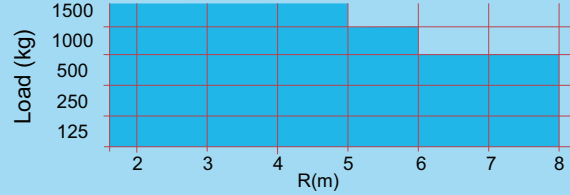

PROSYSTEM® Wall Mounted Jib Cranes

Versatile

PROSYSTEM® Wall mounted jib crane is a perfect solution for a work station which is near a wall or other vertical element. Wall mounted jib crane can be mounted under a bridge crane on any requested height and it requires only little space.