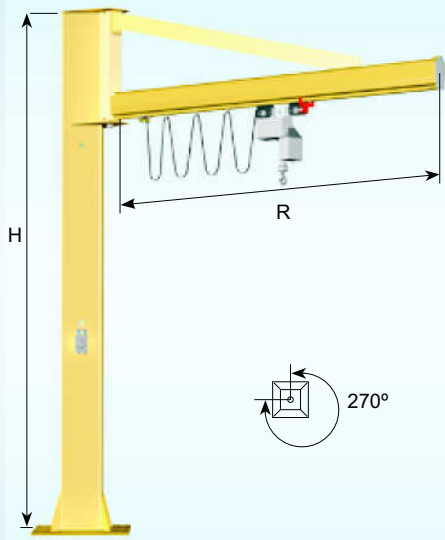

PROSYSTEM® Wall Mounted Jib Cranes

Versatile

PROSYSTEM® Wall mounted jib crane is a perfect solution for a work station which is near a wall or other vertical element. Wall mounted jib crane can be mounted under a bridge crane on any requested height and it requires only little space.

PROSYSTEM® Wall Mounted Jib Cranes

PROSYSTEM® Column Mounted Jib Cranes

Light to use!

PROSYSTEM® Column mounted jib crane is suitable in cases where there is no mounting support for wall mounted jib cranes. The height of the column is specified according to the lifting height required. High quality bearing ensures lightness of use and ergonomics.

standard H: 3-6 m depending on the load.

PROSYSTEM® Column Mounted Jib Cranes

1) max. column height 5m, 2) max. column height 4,5 m

PROSYSTEM® Little-John Jib Cranes for low headroom applications

Easy and simple!

The low construction of Little-John jib crane is an optimal solution for applications where the space available has to be utilized as efficiently as possible. Little-John jib crane is versatile and simple bringing ergonomics and productivity to work places. It is an excellent solution to be used with electric or manual chain hoist as well as with various balancers, lifting devices and, for example, to carry a welding machine. Installation of a Little-John jib crane is extremely easy and simple.