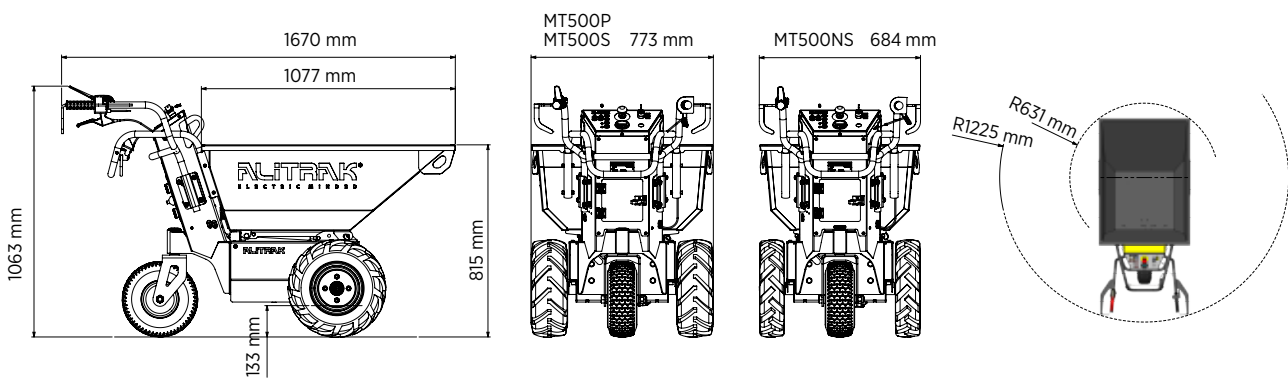

MT500P

BATTERY-POWERED ELECTRIC MINI-DUMPER
FOR LOADS **UP TO 500 KG***

ZERO EMISSIONS

QUIET

LOW MAINTENANCE

**High load motor axles****Easy -tipping lever****Quick skip release
attachment for fast
replacement****Speed switch to operate
in narrow spaces and on
slopes.**
MADE IN ITALY

The MT-500 is a mini-dumper equipped with three wheels, with a solid steel structure. It is designed with motor, batteries and other component protected to work in construction, demolitions and industry. It is also useful in agriculture, and in garden building works. The full control with reduced effort of the skip emptying operation is granted by the "Easy tipping lever". The "Performance" version here described, is suitable for particularly heavy works and is equipped with high load motor axles and hours meter (ideal for rental situations). Anchor points for the machine lifting are included in the standard version.

FEATURES

Equipment body	3 wheels
Driving wheels on differential	
MT500P/MT500S	Tractor type
MT500NS	narrow tractor type
Skip	180 Lt
MT500P/MT500S	160 Lt
MT500NS	
Driving control type	Handlebars
Accelerator	Hand-grip type
Direction change	Lever on handlebars
Battery charger	On board 13A High Frequency
Dashboard display	Remaining battery charge
	Equipment failures
	Hour meter
Parking brake	Electromagnetic
AGM Batteries	2 x 12V/85 Ah C20
Electric motor	24V / 1200 watt AC S2 60 min
MT500P	24V / 900 watt S1
MT500S/MT500NS	
Product net weight	190 kg abt

*The loading capacity is an indication that can change depending on the type of surface, on the slope degree and on the working time of the machine.

Features shown are subject to change without notice

ACCESSORIES